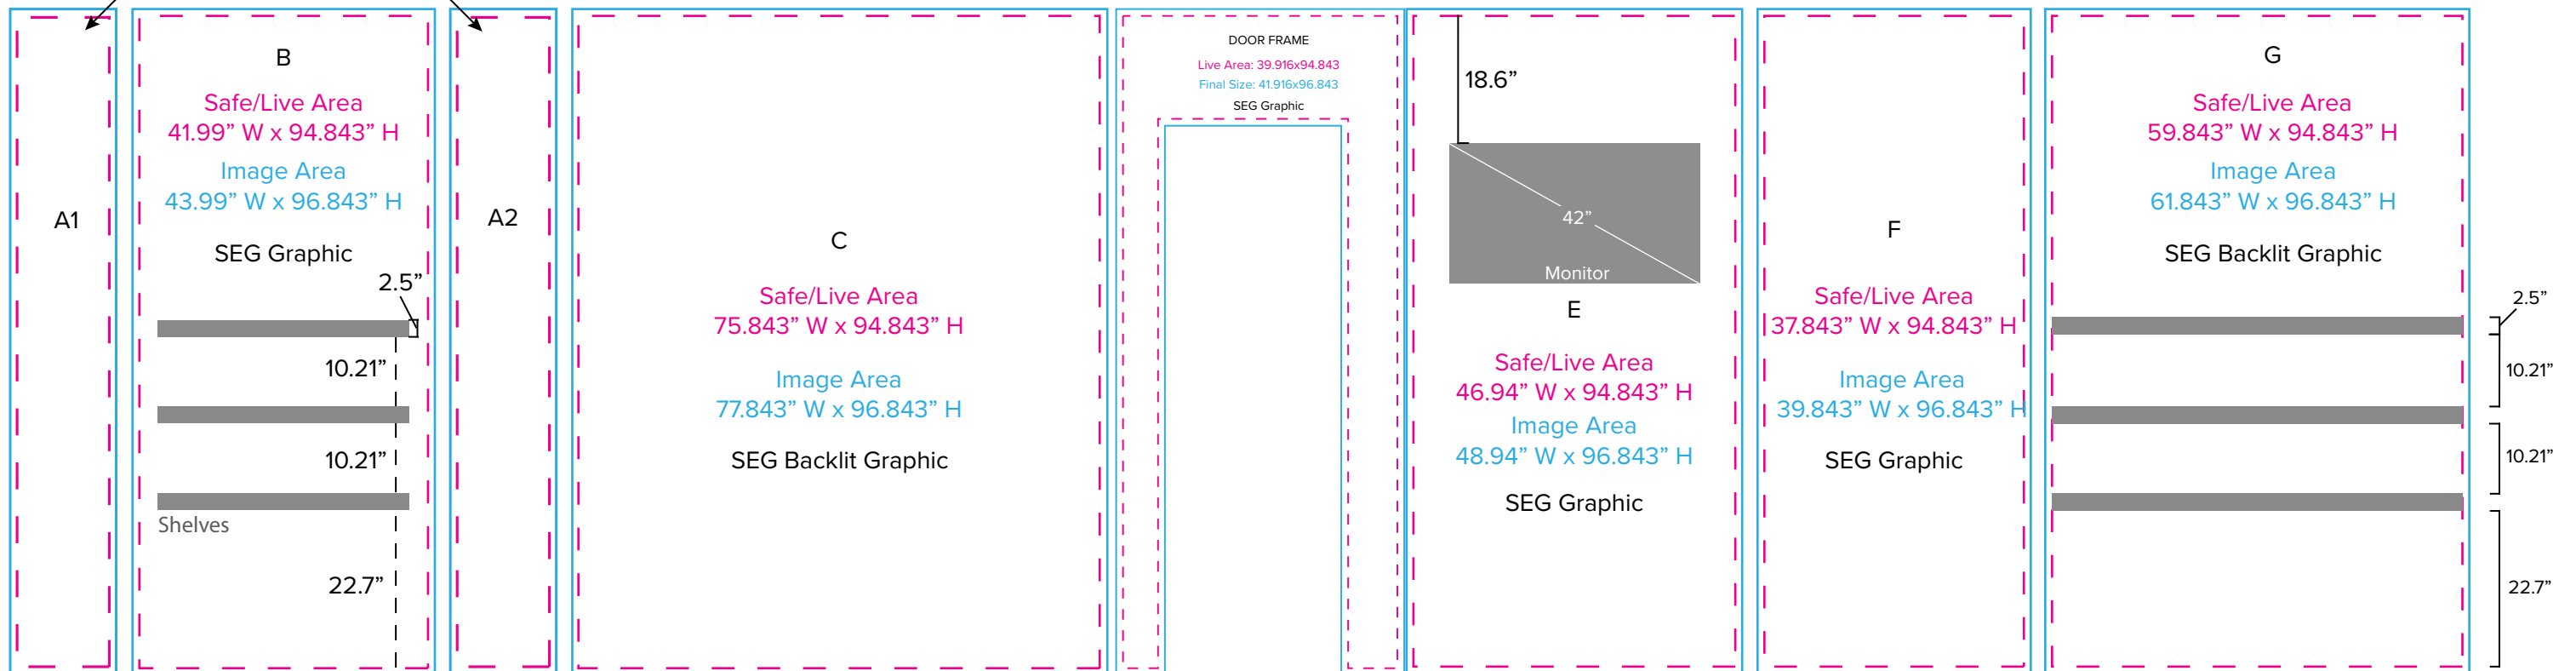

Graphics Template
 10 x 20 Inline Exhibit
 SEG Graphics, SEG Backlit Graphics

A1, A2
 Safe/Live Area
 13.416" W x 94.843" H
 Image Area
 15.416" W x 96.843" H
 SEG Graphic

NOTE: All Raster Art (jpg, tiff, psd, png, etc.) must be at least 100 dpi at print size.
 Standard kits are often customized. Please check with Customer Service to ensure that this template matches your specific job.

Graphic Template
Lightbox Counter
SEG Backlit Graphic

H

Safe/Live Area
46.093" W x 37.343" H

Image Area
48.093" W x 39.343" H

SEG Backlit Graphic

I

Safe/Live Area
46.093" W x 37.343" H

Image Area
48.093" W x 39.343" H

SEG Backlit Graphic

NOTE: All Raster Art (jpg, tiff,psd, png, etc.) must be at least 100 dpi at print size.
Standard kits are often customized. Please check with Customer Service to ensure that this template matches your specific job.